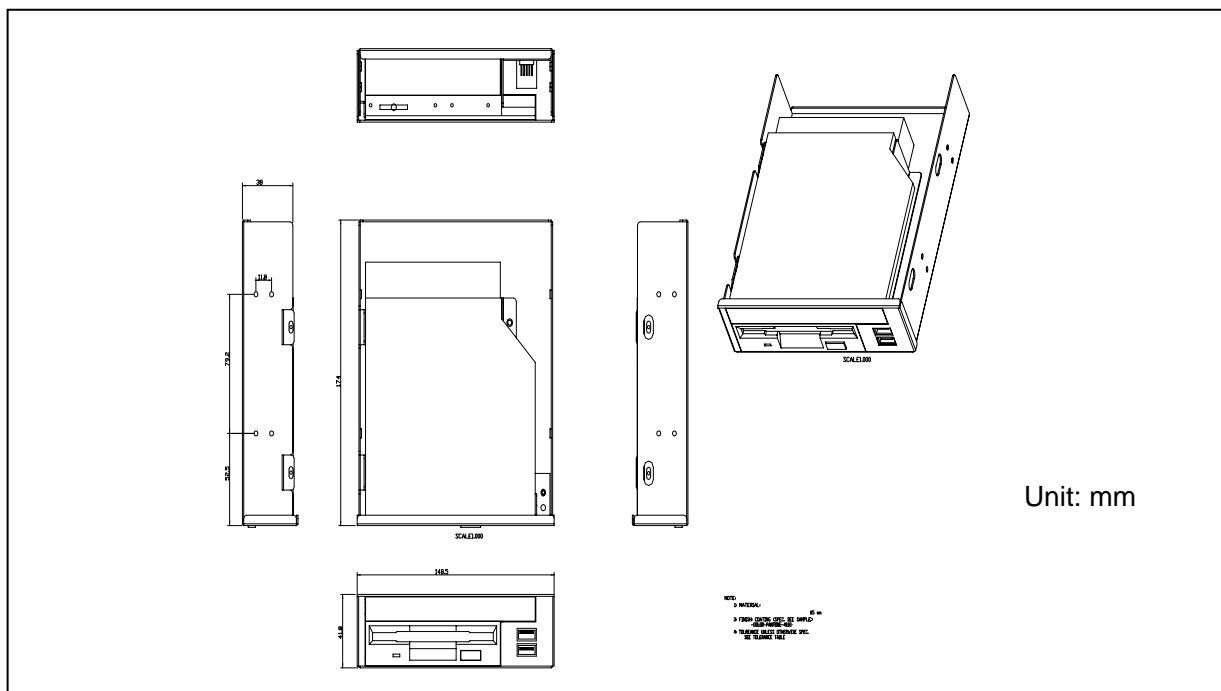

SD-221

2-in-1 compact drive bay (Black)

2-in-1 compact drive bay (Black)

Specification

- Support Standard 5.25" drive bay
- Space for slim type CD-ROM, 3.5" FDD
- Includes convert board for CD-ROM
- Dimension(WxHxD): 174 x 148.5 x 41.8 mm
- Colors : Black

Dimension Diagram

Ordering Information

SD-221

2-in-1 compact drive bay (Black)