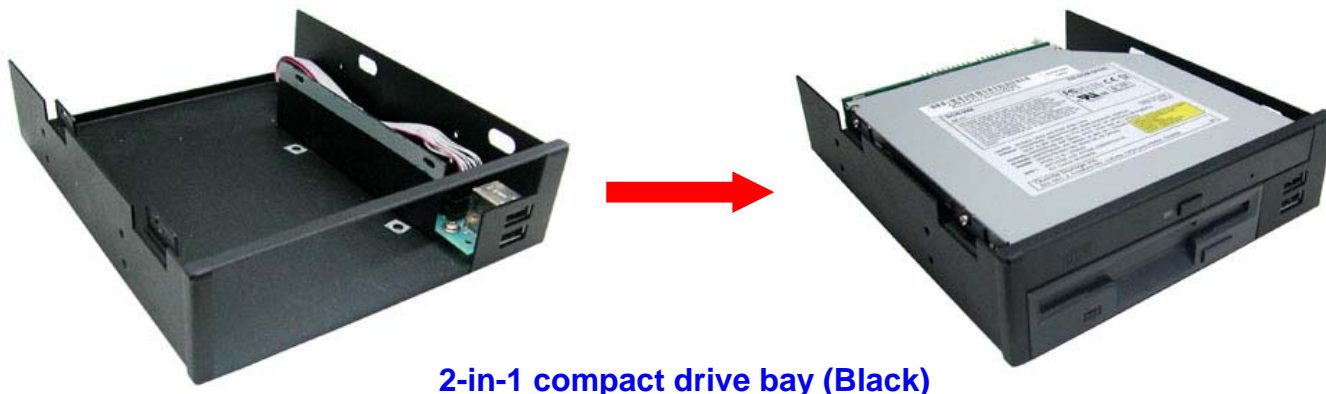

SD-221

2-in-1 compact drive bay (Black)

2-in-1 compact drive bay (Black)

Specification

- Support Standard 5.25" drive bay
- Space for slim type CD-ROM, 3.5" FDD
- Includes convert board for CD-ROM
- Dimension(WxHxD): 174 x 148.5 x 41.8 mm
- Colors : Black

Dimension Diagram

Ordering Information

SD-221

2-in-1 compact drive bay (Black)